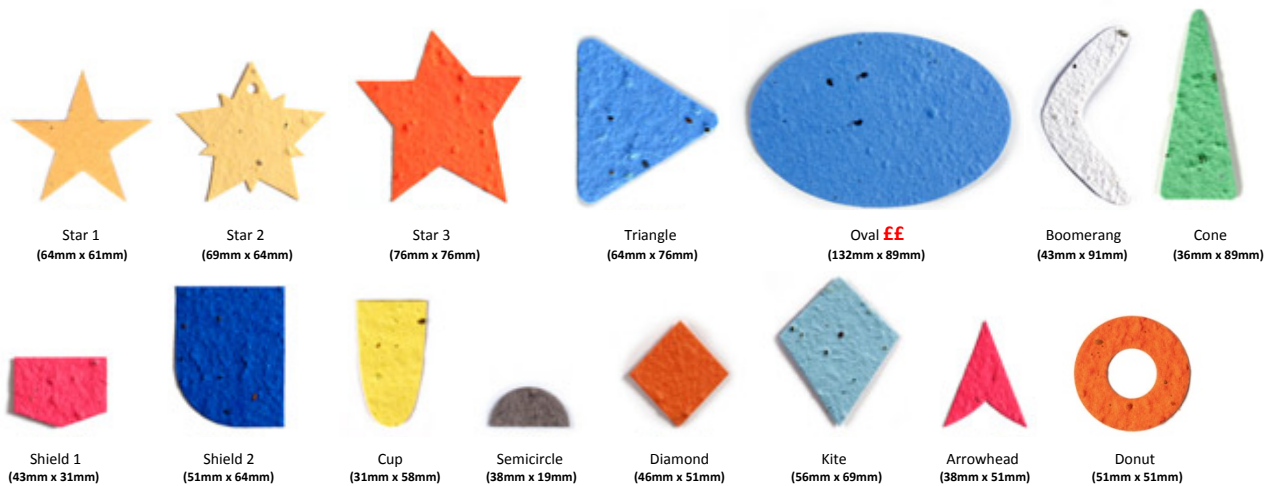

Plant-it® paper geometric shapes